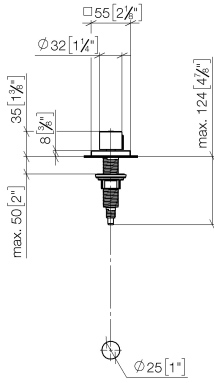

Strainer waste with control handle - Dark Chrome

LOT

10 711 970

- control for single basin
- including adapter for Bowden cable

Fits LOT

	Dark Chrome	10 711 970-19
	Chrome	10 711 970-00
	Brushed Platinum	10 711 970-06
	Platinum	10 711 970-08
	Durabress (23kt Gold)	10 711 970-09
	Brushed Durabress (23kt Gold)	10 711 970-28
	Matte Black	10 711 970-33
	Brushed Champagne (22kt Gold)	10 711 970-46
	Champagne (22kt Gold)	10 711 970-47
	Brushed Chrome	10 711 970-93
	Brushed Dark Platinum	10 711 970-99

10 711 970

mm [inches]

Strainer waste with control handle - Dark Chrome

LOT

10 711 970

Parts for other
finishes can be found
here: [Chrome](#)